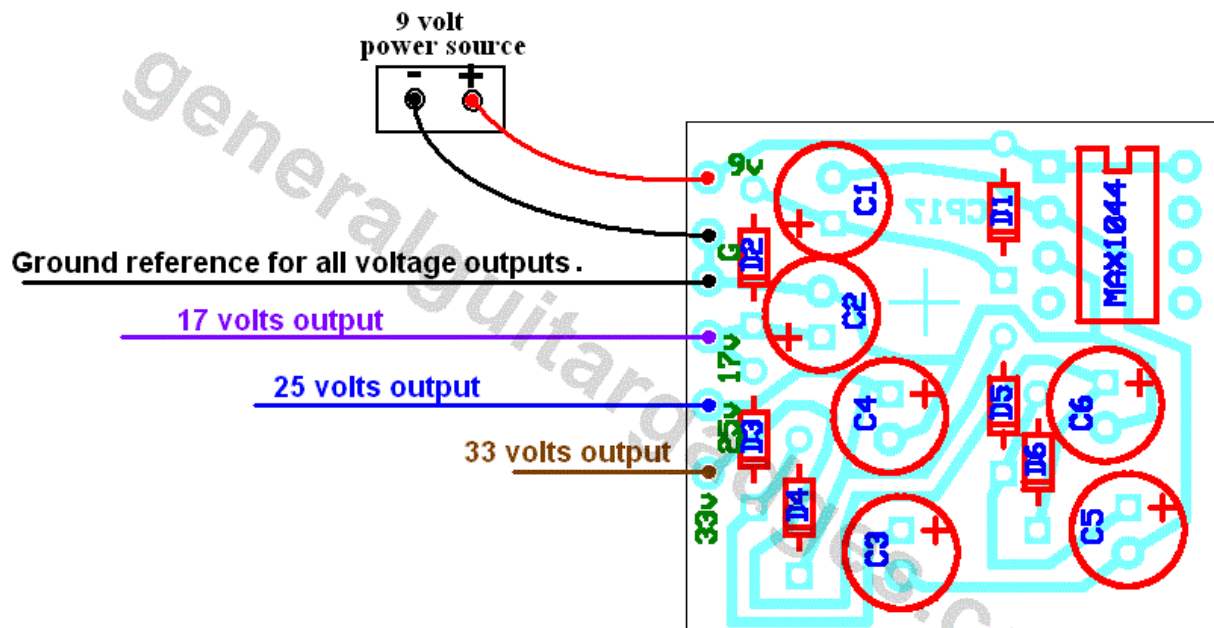

9 volts to 17, 25 or 33 Volt Charge Pump

Version 2018January16

Copyright 2009, 2018 JD Sleep

Permission refused for posting/serving this file from any site other than www.genealguitargadgets.com

Trademarks are property of their owners

All diodes are 1N4001 or similar.
All capacitors are 10uF aluminum electrolytic.