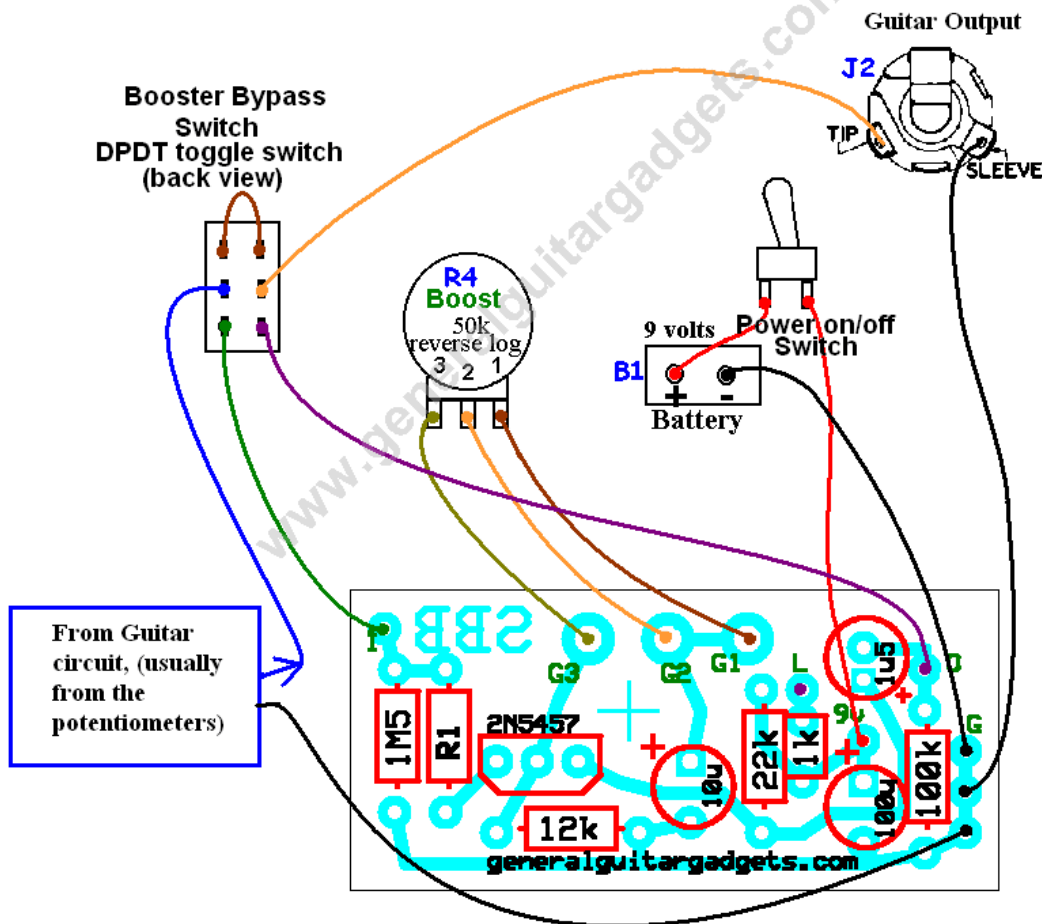

SBB (Alembic Stratoblaster™ Replica) Guitar Mount Diagrams

Version 2011November18

Copyright 2009 JD Sleep

Permission refused for posting/serving this file from any site other than www.generalguitargadgets.com

Trademarks are property of their owners

SBB (Alembic Stratoblaster™ Replica) Guitar Mount Diagrams

Version 2011November18

Copyright 2009 JD Sleep

Permission refused for posting/serving this file from any site other than www.generalguitargadgets.com