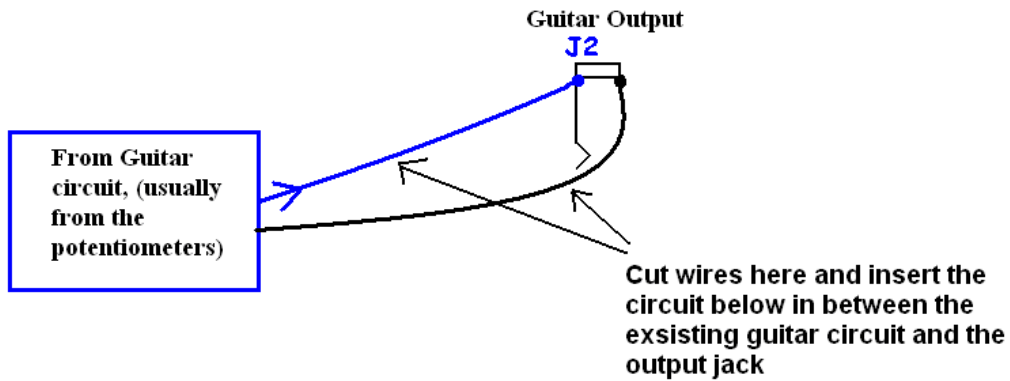

SBB (Alembic Stratoblaster™ Replica) Guitar Mount Diagrams

Version 2011November18

Copyright 2009 JD Sleep

Permission refused for posting/serving this file from any site other than www.generalguitargadgets.com

Trademarks are property of their owners