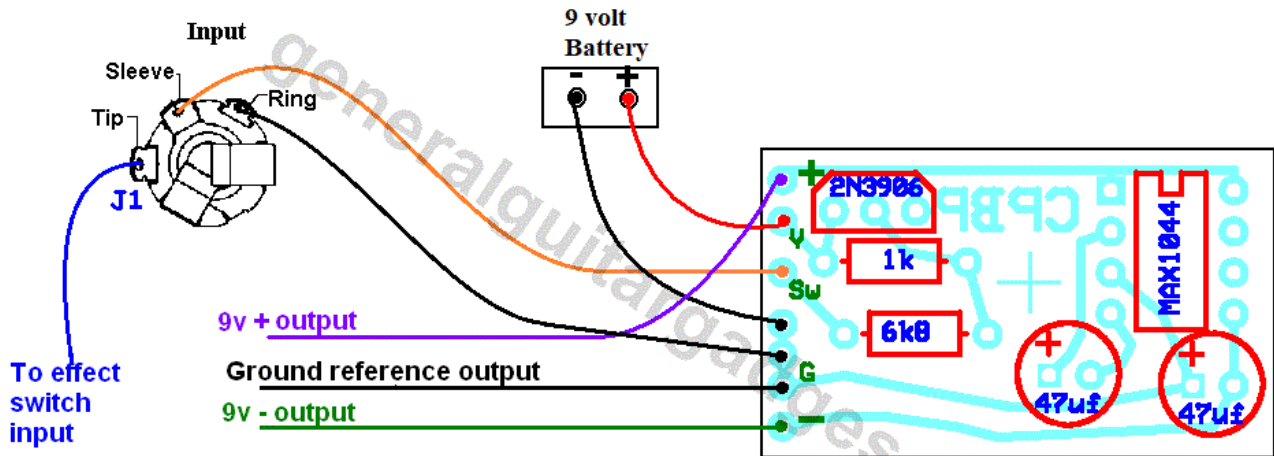

9 volts to 9 Volt Bipolar Charge Pump

Version 2018 January 16

Copyright 2009, 2018 JD Sleep

Permission refused for posting/serving this file from any site other than www.generalguitargadgets.com

Trademarks are property of their owners

Example with power switching, to turn off the battery when the input is unplugged.