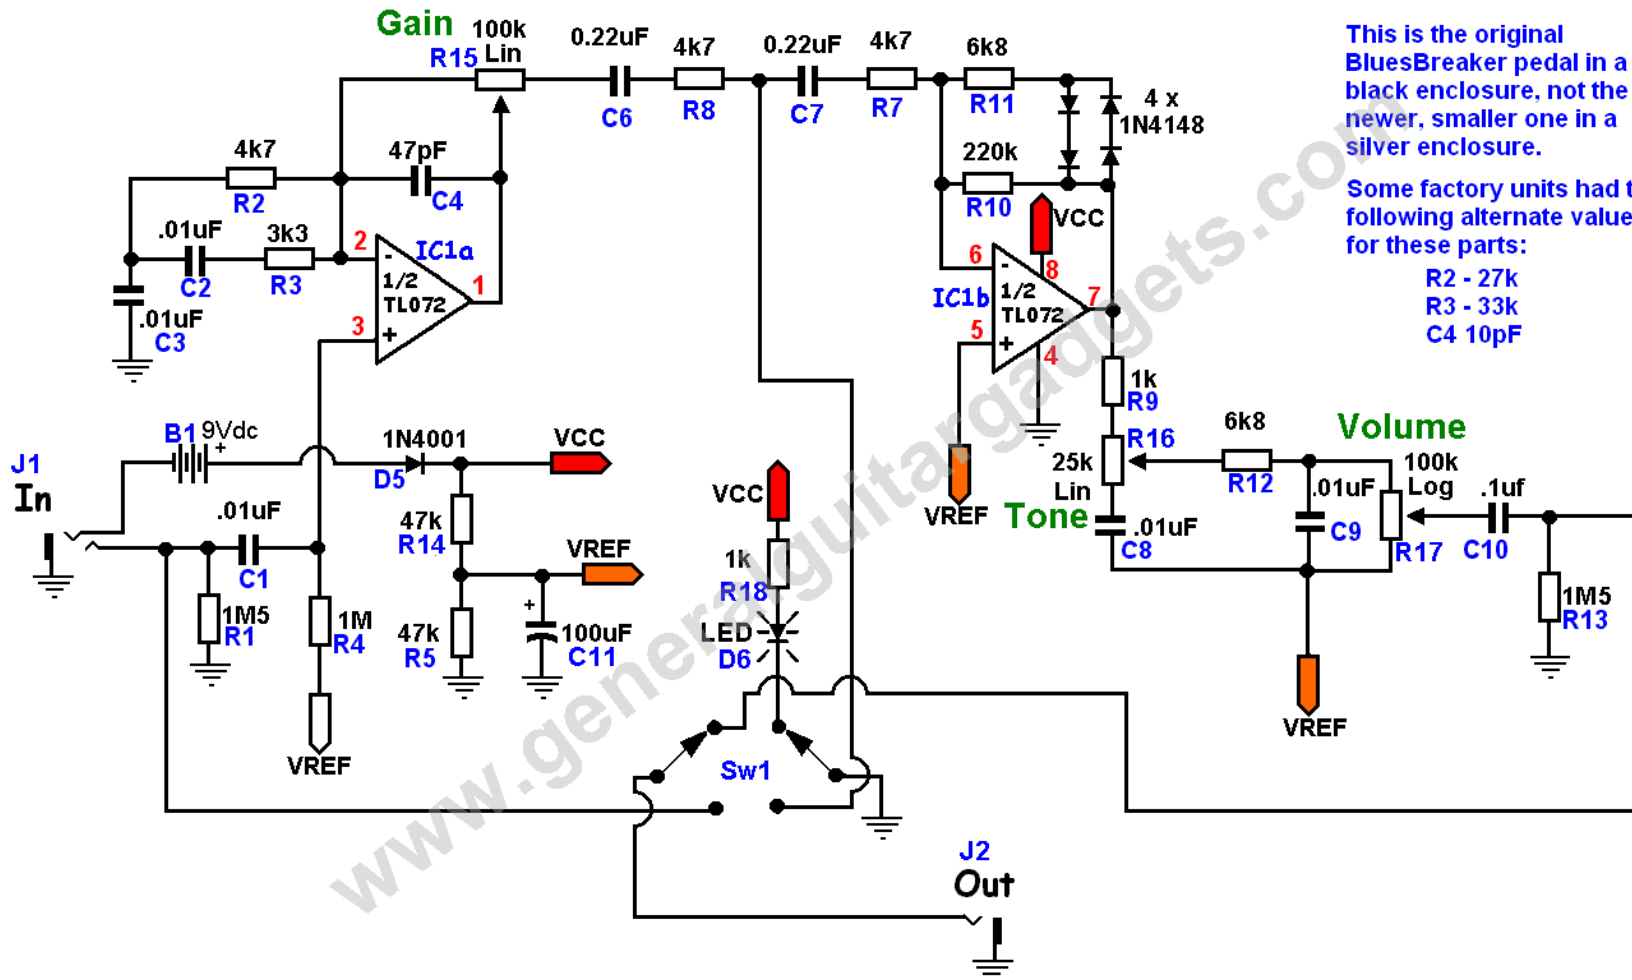

This is the original BluesBreaker pedal in a black enclosure, not the newer, smaller one in a silver enclosure.

Some factory units had the following alternate values for these parts:

- R2 - 27k
- R3 - 33k
- C4 10pF