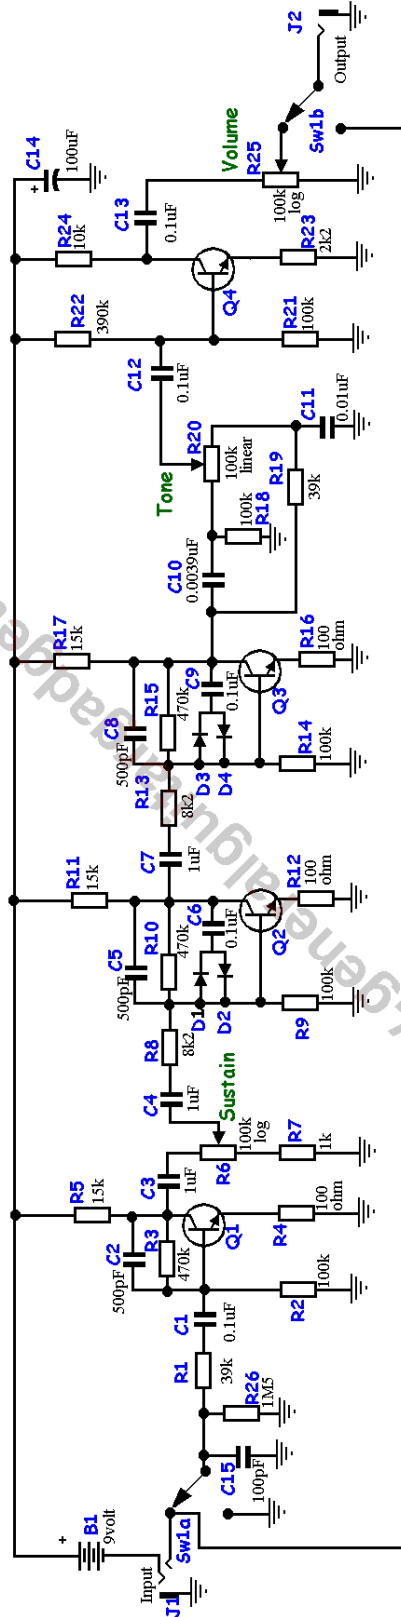

## BMP (Big Muff Pi™ Replica) Late 70's Version

Version 2007September8

Copyright 2007 JD Sleep

Permission refused for posting/serving this file from any site other than [www.genealguitargadgets.com](http://www.genealguitargadgets.com) Trademarks are property of their owners

### Big Muff Pi Late 70's (3rd) Version

R26, C14 & C15 - Are not original parts and are optional  
 Q1, Q2, Q3 & Q4 - 2N5088 or similar  
 D1, D2, D3 & D4 - 1N4148 or 1N914