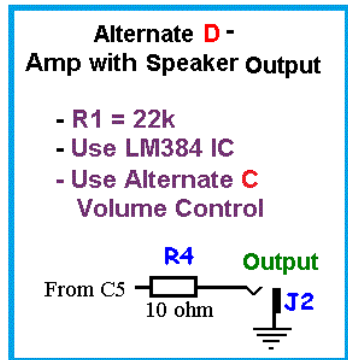

LM380/LM384 Amp Schematic Headphone Amp Configuration

Version 2019 July 08

Copyright 2019 JD Sleep

Permission refused for posting/serving this file from any site other than www.generalguitargadgets.com
Trademarks are property of their owners

Inverting Amplifier